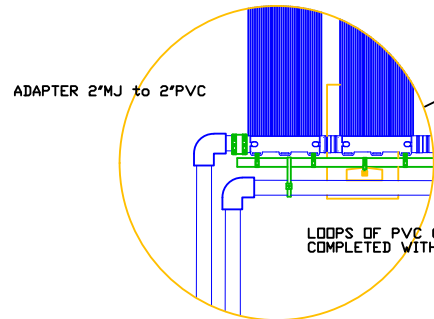

HOT SUN STRAP BRACKET
HOT SUN #20 ALL SS GEAR CLAMP
1.375" OD CHAIN LINK
FENCE TOP RAIL

HOT SUN 4 SCREW MTG BLOCK

HOT SUN FLASHING

HOT SUN STRAP BRACKET
HOT SUN #20 ALL SS GEAR CLAMP

ONE TUBE WIDE
FIN TUBE ON TOP

UV RATED BLACK
NYLON TIES

OPTIONALLY GLUE FIN TUBE
STRIPS TO PVC COATED SS
STRAP BENEATH WITH PL 3x
PREMIUM CONSTRUCTION ADHESIVE

STRAP CLAMP
SECURES END

SEE MANUAL ADDENDUM
SHINGLE ROOF CONVENTIONAL

HOT SUN INDUSTRIES INC. 1440 N Benson Ave Ste D Upland CA 91786 858 683 0800 www.h2otsun.com		HOT SUN SOLAR CONVENTIONAL ORIENTATION FLOW UP THE ROOF	
ECH/SC	NO. DESSIN / DWG NO.	GR/SIZE	
DATE	Nov 20, 2023	SHINGLE-1283	
PAR/BY	KEN WRIGHT		
VER/CHK			