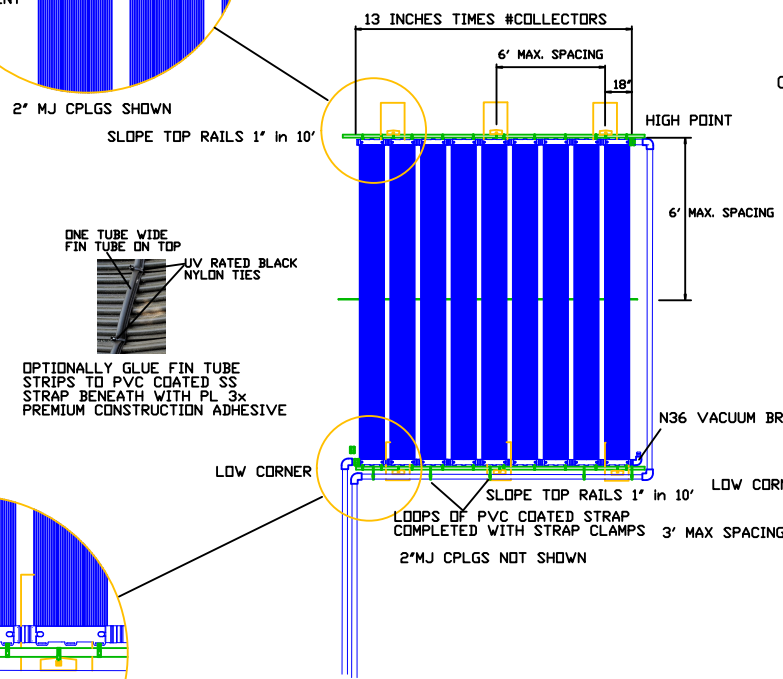

HOT SUN STRAP BRACKET
HOT SUN #20 ALL SS GEAR CLAMP
1.375" OD CHAIN LINK
FENCE TOP RAIL

HOT SUN 4 SCREW MTG BLOCK

HOT SUN FLASHING

HOT SUN STRAP BRACKET
HOT SUN #20 ALL SS GEAR CLAMP

ONE TUBE WIDE
FIN TUBE ON TOP

UV RATED BLACK
NYLON TIES

OPTIONALLY GLUE FIN TUBE
STRIPS TO PVC COATED SS
STRAP BENEATH WITH PL 3x
PREMIUM CONSTRUCTION ADHESIVE

STRAP CLAMP
SECURES END

SEE MANUAL ADDENDUM
SHINGLE ROOF CONVENTIONAL

HOT SUN INDUSTRIES INC. 1440 N Benson Ave Ste D Upland CA 91786 858 683 0800 www.h2otsun.com		HOT SUN SOLAR CONVENTIONAL ORIENTATION FLOW UP THE ROOF	
ECH/SC	NO. DESSIN / DWG NO.	GR/SIZE	
DATE	Nov 20, 2023	SHINGLE-1283	
PAR/BY	KEN WRIGHT		
VER/CHK			