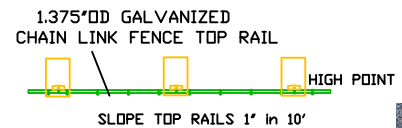

HOT SUN STRAP BRACKET
HOT SUN #20 ALL SS GEAR CLAMP
1.375" OD CHAIN LINK
FENCE TOP RAIL

HOT SUN 4 SCREW MTG BLOCK

HOT SUN FLASHING

HOT SUN STRAP BRACKET
HOT SUN #20 ALL SS GEAR CLAMP

ONE TUBE WIDE
FIN TUBE ON TOP

UV RATED BLACK
NYLON TIES

OPTIONALLY GLUE FIN TUBE
STRIPS TO PVC COATED SS
STRAP BENEATH WITH PL 3x
PREMIUM CONSTRUCTION ADHESIVE

STRAP CLAMP
SECURES END

SEE MANUAL ADDENDUM
SHINGLE ROOF CONVENTIONAL

HOT SUN INDUSTRIES INC. 1440 N Benson Ave Ste D Upland CA 91786 858 683 0800 www.h2otsun.com		HOT SUN SOLAR CONVENTIONAL ORIENTATION FLOW UP THE ROOF	
ECH/SC	NO. DESSIN / DWG NO.	GR/SIZE	
DATE	Nov 20, 2023	SHINGLE-1283	
PAR/BY	KEN WRIGHT		
VER/CHK			